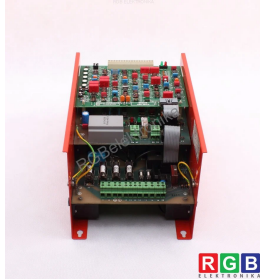

MOVIRET 214R DC DRIVE UMKEHRSTROMRICHTER SEW-EURODRIVE

Used SEW EURODRIVE MOVIRET 214R
 Tested and cleaned.
 24 months guarantee
 Dedicated courier
 Delivery across Europe even in 15855

TECHNICAL DATA

MANUFACTURER	SEW EURODRIVE
MODEL	MOVIRET 214R
CATEGORY	AC and DC motors
WEIGHT [KG]	5.0
HEIGHT [CM]	17.0
LENGTH [CM]	36.0
WIDTH [CM]	22.0

24/7 SUPPORT AVAILABLE
[+48 71 750 09 78](tel:+48717500978)

WRITE TO US
info@rgbelektronika.pl

TEST STAND

We have test stands developed by us, thanks to which we check whether the device is in working order. It is with these posts that we test the repaired device, for which we give 24 months warranty, and you can be sure that your **MOVIRET 214R** equipment has been repaired at a service center that provides the highest quality services

PRODUCTS FROM THE RGB ELEKTRONIKA OFFER:

HIGHEST QUALITY

Each product undergoes a specialized assessment, based on which we select the best quality equipment to guarantee their trouble-free operation. Thanks to this, you can be sure that the SEW EURODRIVE **MOVIRET 214R** device has been prepared with the greatest care.